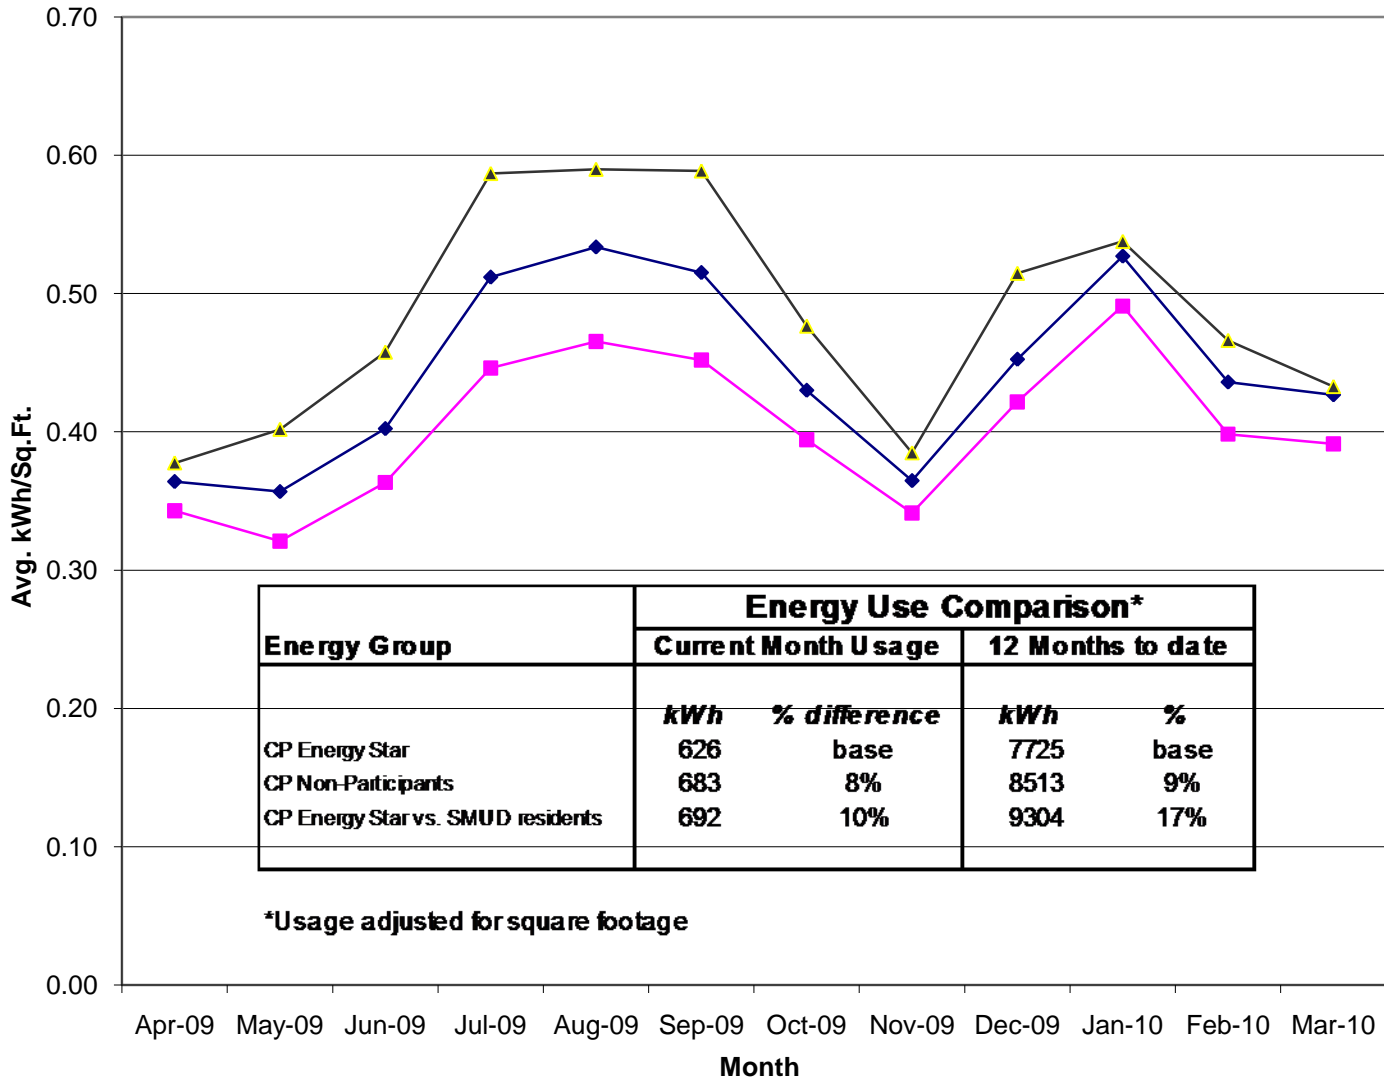

### Curtis Park Energy Star Neighborhood

◆ Non-Participants  
■ Energy Star  
▲ SMUD

Average Sq. Footage	
Non-Participants	1,516 ft <sup>2</sup>
Energy Star	1,717 ft <sup>2</sup>
SMUD	1,648 ft <sup>2</sup>

Energy Group	Energy Use Comparison*			
	Current Month Usage		12 Months to date	
	<i>kWh</i>	<i>% difference</i>	<i>kWh</i>	<i>%</i>
CP Energy Star	626	base	7725	base
CP Non-Participants	683	8%	8513	9%
CP Energy Star vs. SMUD residents	692	10%	9304	17%